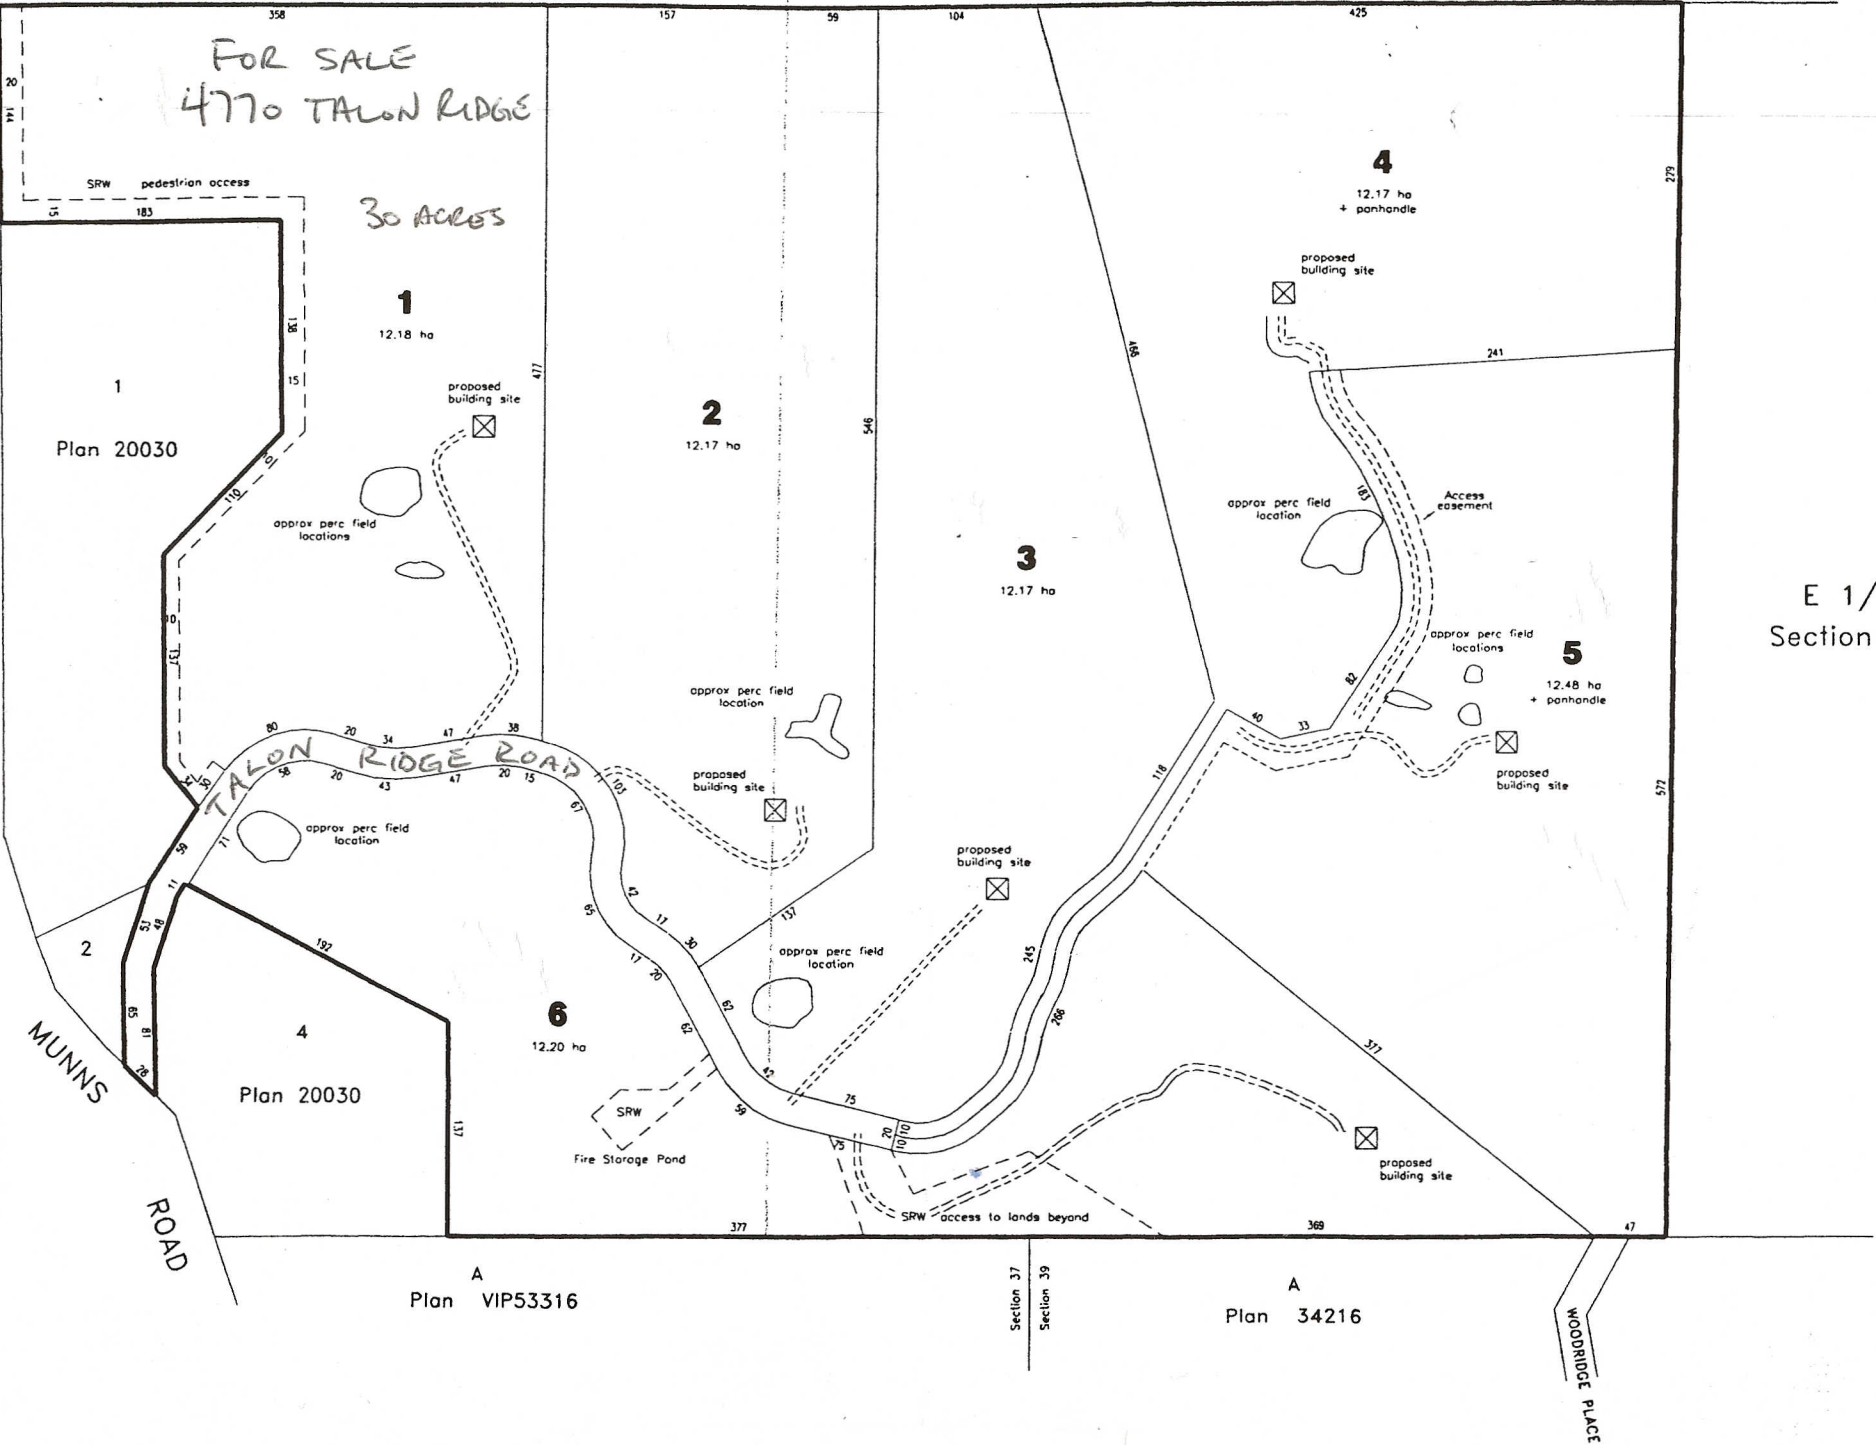

FOR SALE
4770 TALON RIDGE

30 ACRES

1
12.18 ha

2
12.17 ha

3
12.17 ha

4
12.17 ha
+ panhandle

5
12.48 ha
+ panhandle

6
12.20 ha

Plan 20030

Plan 20030

A
Plan VIP53316

Section 37
Section 39

A
Plan 34216

E 1/2
Section 79

MUNNS
ROAD

TALON RIDGE ROAD

WOODRIDGE PLACE

SRW pedestrian access

proposed building site

proposed building site

approx perc field location

approx perc field location

approx perc field locations

approx perc field locations